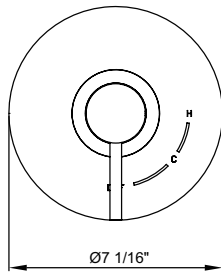

**PIONEER FAUCETS**  
STYLE THAT WORKS

**T-4MT320**  
**Motegi SERIES**

**Single Handle Shower Trim Set**

- Metal Lever Handle
- Ceramic Disc Cartridge with Temperature Limit Cap
- Single Function 3-3/8" Diameter Showerhead
- Shower Arm and Flange
- With 1.75 GPM Flow Rate
- For Use with V-2300B Or V-2400B Series Valves - Valve not included

FLOOR ——— THICK WALL

FLOOR ——— THIN WALL