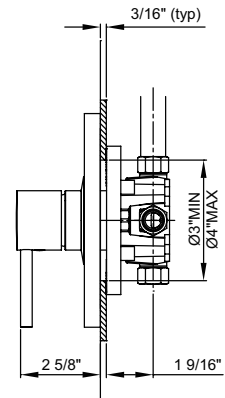

**PIONEER FAUCETS**  
STYLE THAT WORKS

**T-4MT320**  
**Motegi SERIES**

**Single Handle Shower Trim Set**

- Metal Lever Handle
- Ceramic Disc Cartridge with Temperature Limit Cap
- Single Function 3-3/8" Diameter Showerhead
- Shower Arm and Flange
- With 1.75 GPM Flow Rate
- For Use with V-2300B Or V-2400B Series Valves - Valve not included

FLOOR ——— THICK WALL

FLOOR ——— THIN WALL