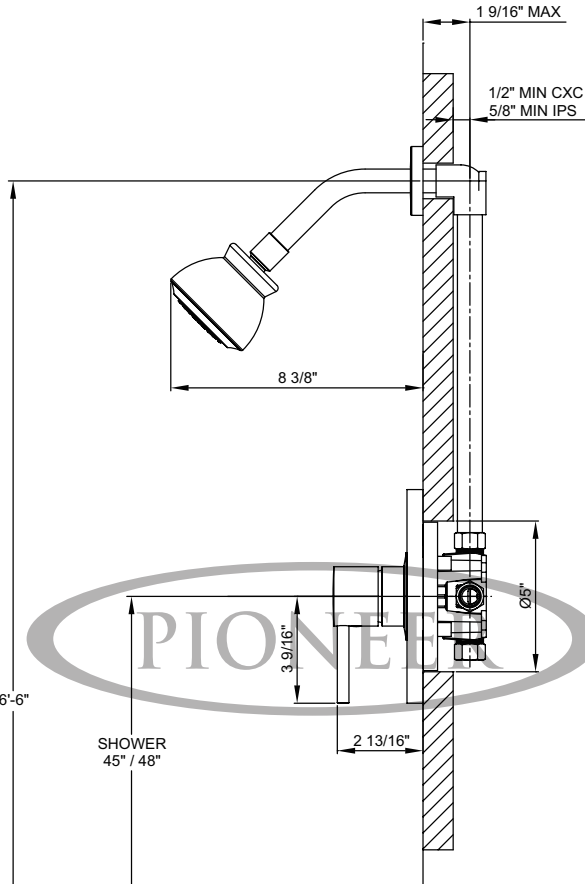

**PIONEER FAUCETS**  
STYLE THAT WORKS

**T-4MT320**  
**Motegi SERIES**

**Single Handle Shower Trim Set**

- Metal Lever Handle
- Ceramic Disc Cartridge with Temperature Limit Cap
- Single Function 3-3/8" Diameter Showerhead
- Shower Arm and Flange
- With 1.75 GPM Flow Rate
- For Use with V-2300B Or V-2400B Series Valves - Valve not included

FLOOR ——— THICK WALL

FLOOR ——— THIN WALL