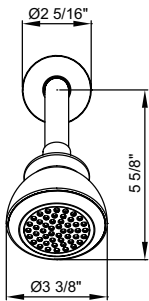

**PIONEER FAUCETS**  
STYLE THAT WORKS

**T-4MT320**  
**Motegi SERIES**

**Single Handle Shower Trim Set**

- Metal Lever Handle
- Ceramic Disc Cartridge with Temperature Limit Cap
- Single Function 3-3/8" Diameter Showerhead
- Shower Arm and Flange
- With 1.75 GPM Flow Rate
- For Use with V-2300B Or V-2400B Series Valves - Valve not included

FLOOR ——— THICK WALL

FLOOR ——— THIN WALL